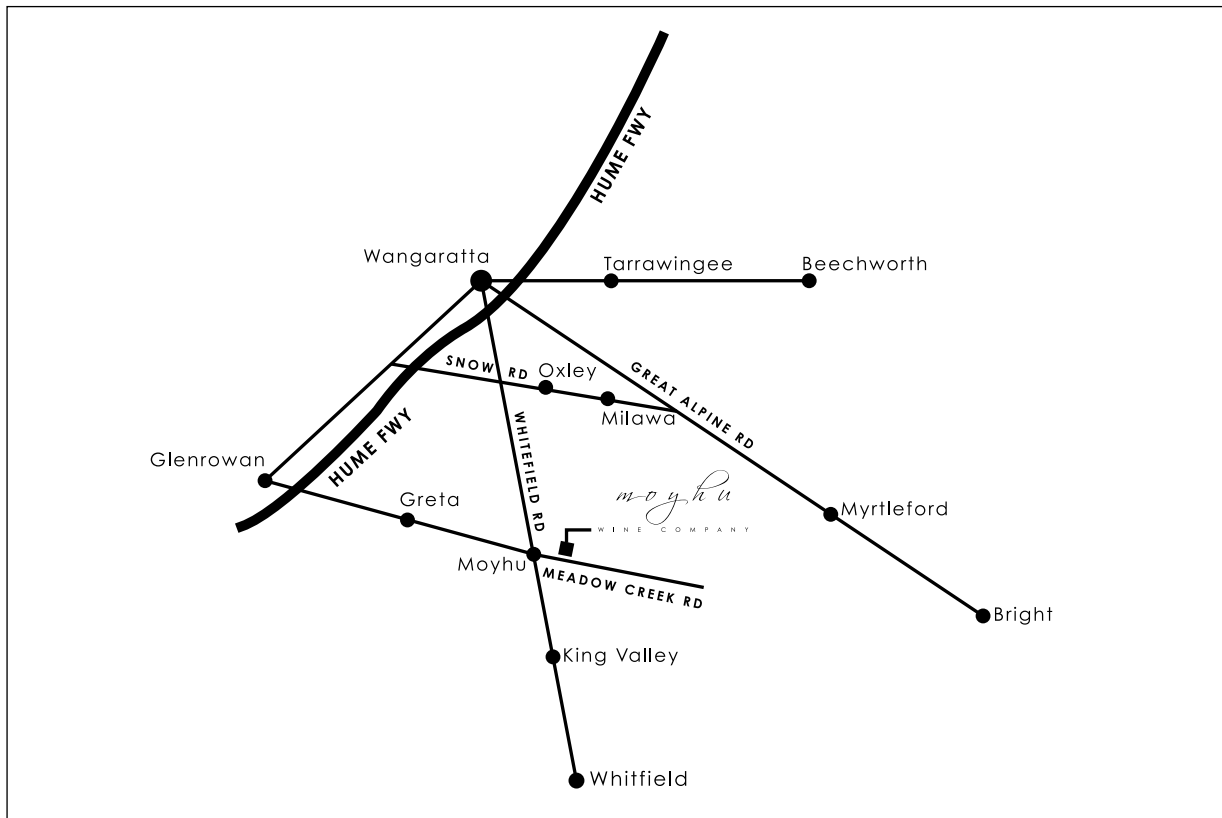

*moyhu*

W I N E C O M P A N Y

107 Meadow Creek Road,  
Moyhu, Victoria, Australia, 3732

TELEPHONE: 5727 9580  
A/H TELEPHONE: 5727 9229  
MOBILE: 0418 573 433

M A P :

D I R E C T I O N S :

Take the Hume Fwy north from Melbourne, after Glenrowan take the Snow Road exit continue for 9km and turn right at the Wangaratta Whitefield Road, travel for 15km to Moyhu, turn left at the Moyhu Crossroads up on to the Meadow Creek Road the winery is 1km down the road on the left.